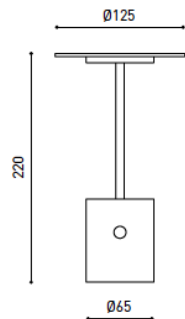

USB-C Connect | INCL

5V 1.5A EXCL

100°

ACCESSORY

Universal USB Charger 0434-01-65

COLOUR | WT | NT | PG | LG | SP | OX |

MATERIAL | AL | PC |

RAL » 392