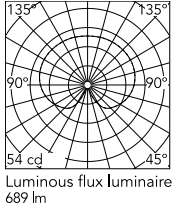

### Physical

Colour	Brass
Length (mm)	275
Cord colour	Black
Net weight (kg)	4.6
Package volume (m3)	0.1
IP internal	20

### Technical Drawings

[2D](#) ZIP

[3D](#) ZIP

[Bim](#) ZIP

## Schematic light drawing