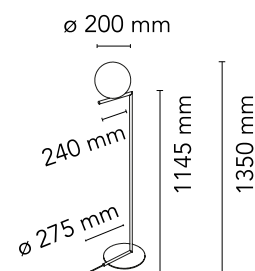

FLOS

F3173059 Brass

IC Lights F1

Designed by Michael Anastassiades, 2014

Halogen - 60W

Floor lamp emitting diffused light. Features a metal frame available in brushed and transparent varnished brass, chrome-plated steel or black, with a blown opal glass diffuser. Dimmer switch located on the power cable.

Part of the IC Lights series by Michael Anastassiades, a collection that explores balance, movement and identity through minimal, poetic forms. Designed in 2014, the series was inspired by the dexterity of a contact juggler and the visual tension of a sphere poised in perfect equilibrium. With its slender vertical form, the floor model brings a quiet, sculptural presence to any room, continuing Anastassiades' exploration of industrial simplicity.

Are you a professional and your project needs consulting and support?

[BOOK AN APPOINTMENT](#)

Main specifications

EAN	8059607003084
Mounting	Floor
Environments	Indoor dry location
Light source type	Bulb
Light sources included	No
Lamp category	Halogen
Lamp holders	E14
Iicos	HSGS
Number of lamps	1
Power (W)	60

Physical

Colour	Brass
Length (mm)	275
Cord colour	Black
Net weight (kg)	4.6
Package volume (m3)	0.1
IP internal	20

Download

[Mounting instructions](#) PDF

Photometric Files

[LDT / IES](#) LDT

Technical Drawings

[2D](#) ZIP

[3D](#) ZIP

[Bim](#) ZIP